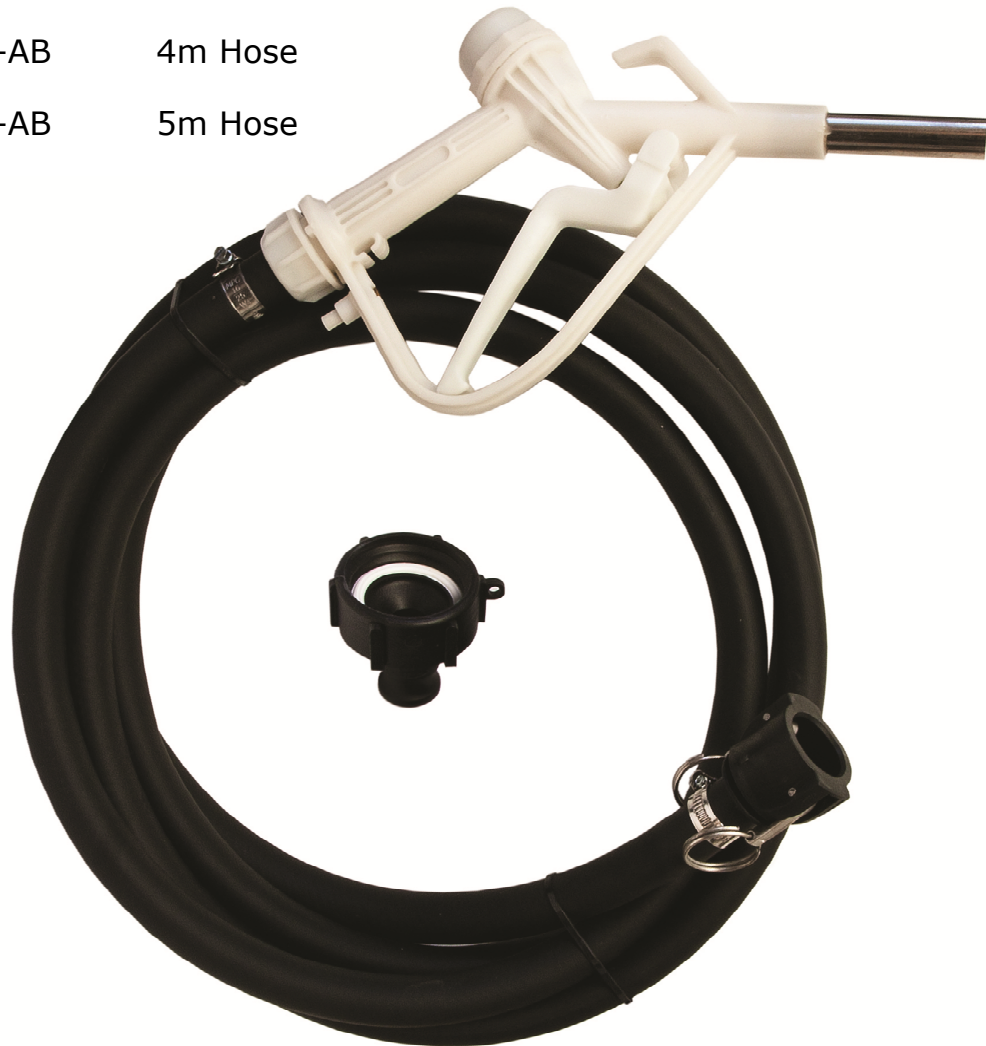

Atkinson

ADBLUE Equipment

ADBLUE IBC

Gravity hose Kit

This IBC Gravity hose kit is supplied complete in a range of hose lengths, a manual nozzles and has a cam fitting with adaptor for connecting to a IBC outlet ball valve.

Part Code:

GFH3000-IBC-AB	3m Hose
GFH4000-IBC-AB	4m Hose
GFH5000-IBC-AB	5m Hose

Atkinson Equipment Ltd

Moat Road west Wilts Trading Estate Westbury Wiltshire BA13 4JF

Tel: 01373822220 www.atkinsonequipment.com Fax: 01373826996